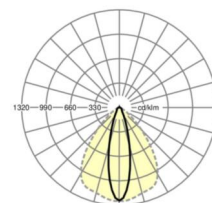

LIGHTING TECHNOLOGY

Placement	LED, Colour rendering/Light colour CRI ≥ 80 / 4000K
Colour tolerance (MacAdam)	3SDCM
Nominal luminous flux	13365lm
Nominal luminous flux-emergency lighting mode	931lm
LED service life	70000h L80/B10 (Tq 35°C), 100000h L80/B50 (Tq 30°C)
Luminaire luminous efficiency	183lm/W
Beam angle	25° (C0) / 100° (C90)
UGR lat./long.	18.0 / 23.2

MECHANICS

Housing colour	traffic white RAL 9016
Dimensions (LxWxH/DxH)	2299mm x 55mm x 37mm
Weight (net)	2.45kg
Type of installation	Mounting rail system installation, Light structure

DEEP-LINK

<https://www.regiolux.de/en/article/19520027370>

Reference	LED 13000lm 840
ηLB	100 %
Φ ↓/↑	98 % / 2 %
UGR lat./long.	18.0 / 23.2

Dimensions

L	2299 mm	Length
B	55 mm	Width
H	37 mm	Height
