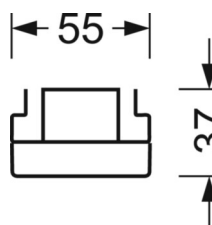

LIGHTING TECHNOLOGY

Placement	LED, Colour rendering/Light colour CRI ≥ 80 / 4000K
Colour tolerance (MacAdam)	3SDCM
Nominal luminous flux	13365lm
Nominal luminous flux-emergency lighting mode	931lm
LED service life	70000h L80/B10 (Tq 35°C), 100000h L80/B50 (Tq 30°C)
Luminaire luminous efficiency	183lm/W
Beam angle	25° (C0) / 100° (C90)
UGR lat./long.	18.0 / 23.2

MECHANICS

Housing colour	traffic white RAL 9016
Dimensions (LxWxH/DxH)	2299mm x 55mm x 37mm
Weight (net)	2.45kg
Type of installation	Mounting rail system installation, Light structure

DEEP-LINK

<https://www.regiolux.de/en/article/19520027370>

Reference	LED 13000lm 840
ηLB	100 %
Φ ↓/↑	98 % / 2 %
UGR lat./long.	18.0 / 23.2

Dimensions

L	2299 mm	Length
B	55 mm	Width
H	37 mm	Height
