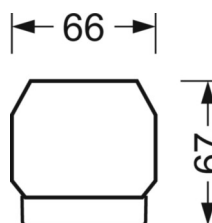

MECHANICS

Housing colour	traffic white RAL 9016
Dimensions (LxWxH/DxH)	2299mm x 55mm x 37mm
Weight (net)	2.45kg
Type of installation	Mounting rail system installation, Light structure

DEEP-LINK

<https://www.regiolux.de/en/article/19520027370>

Reference	LED 13000lm 840
ηLB	100 %
Φ ↓/↑	98 % / 2 %
UGR lat./long.	18.0 / 23.2

Dimensions

L	2299 mm	Length
B	55 mm	Width
H	37 mm	Height
